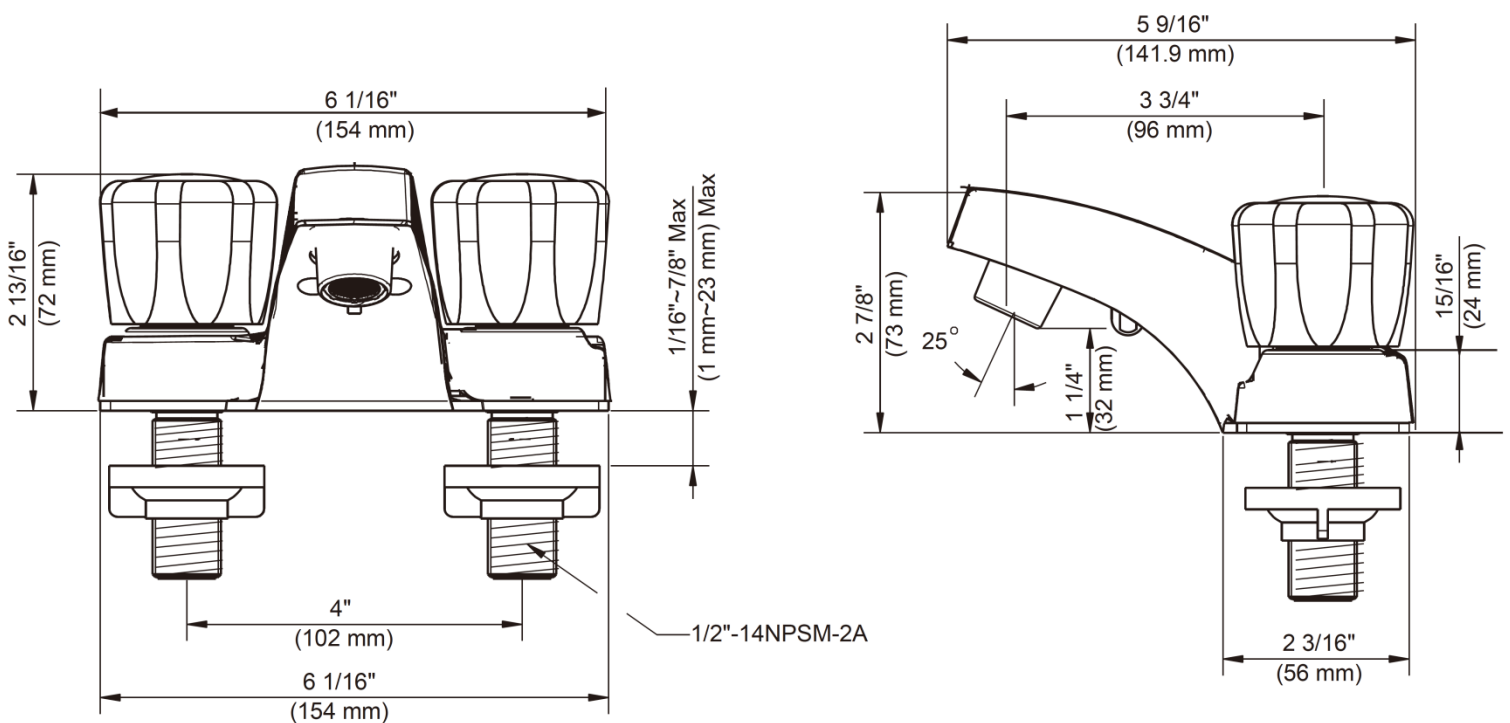

Contact your sales representative for more information or visit our website at mainlinecollection.ca

Revised 9/2/2018