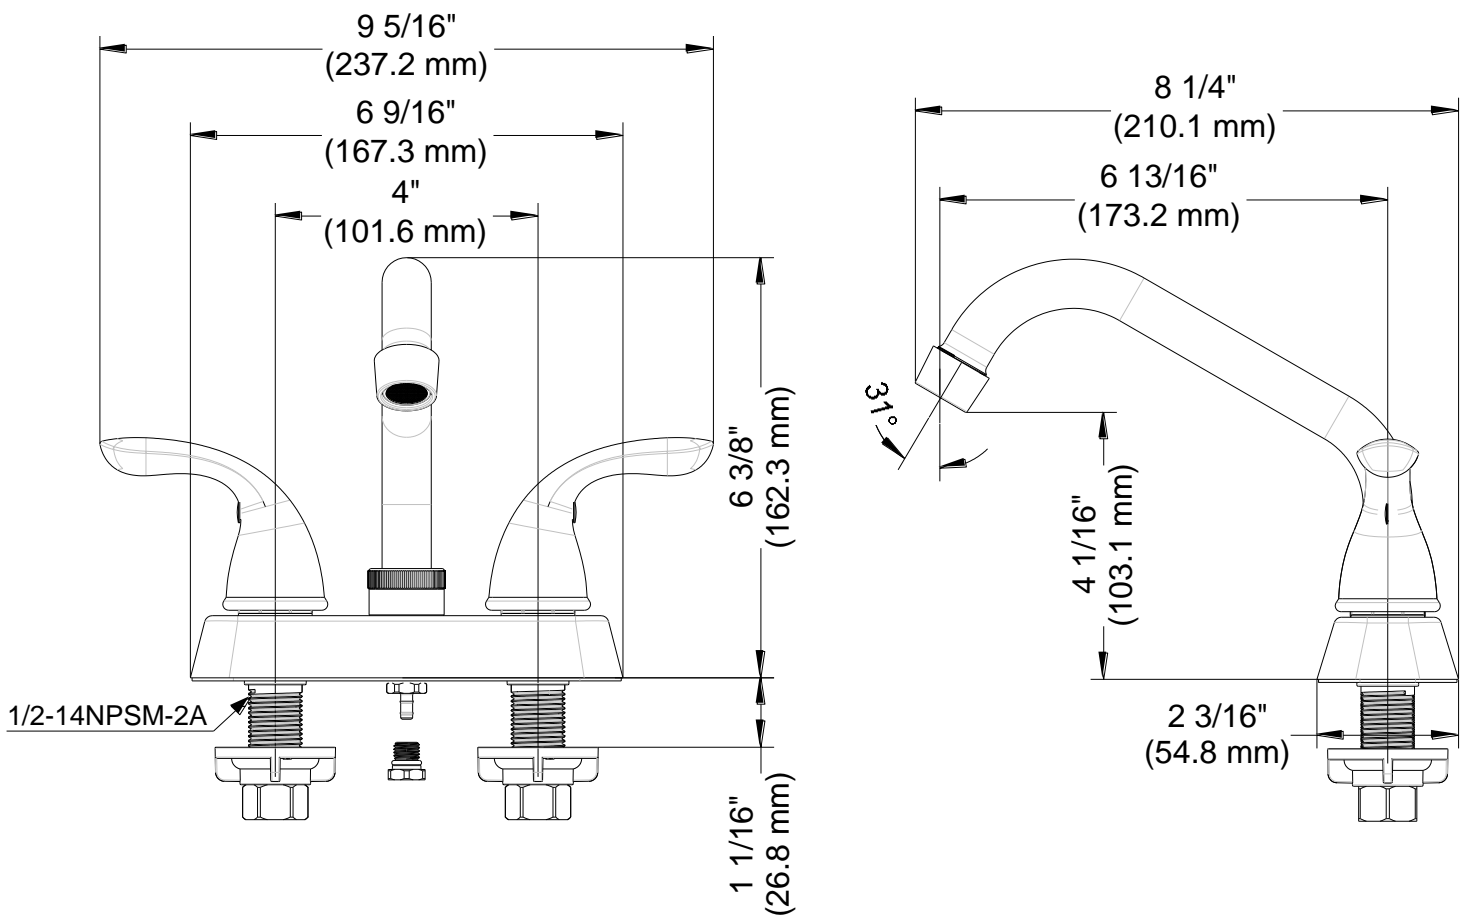

Lead Free* Lever 2 Handle Laundry Faucet – (Primer Connection)

Robinet de cuve à lessive à deux manettes sans plomb*
Grifo para lavandería con dos manijas sin plomo*

628LH-CP

Contact your sales representative for more information or visit our website at mainlinecollection.ca

Revised 04-2016