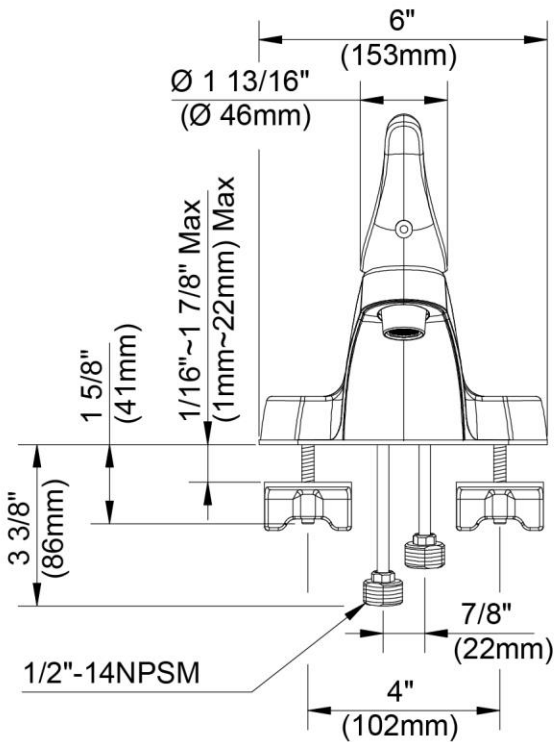

Contact your sales representative for more information or visit our website at mainlinecollection.com