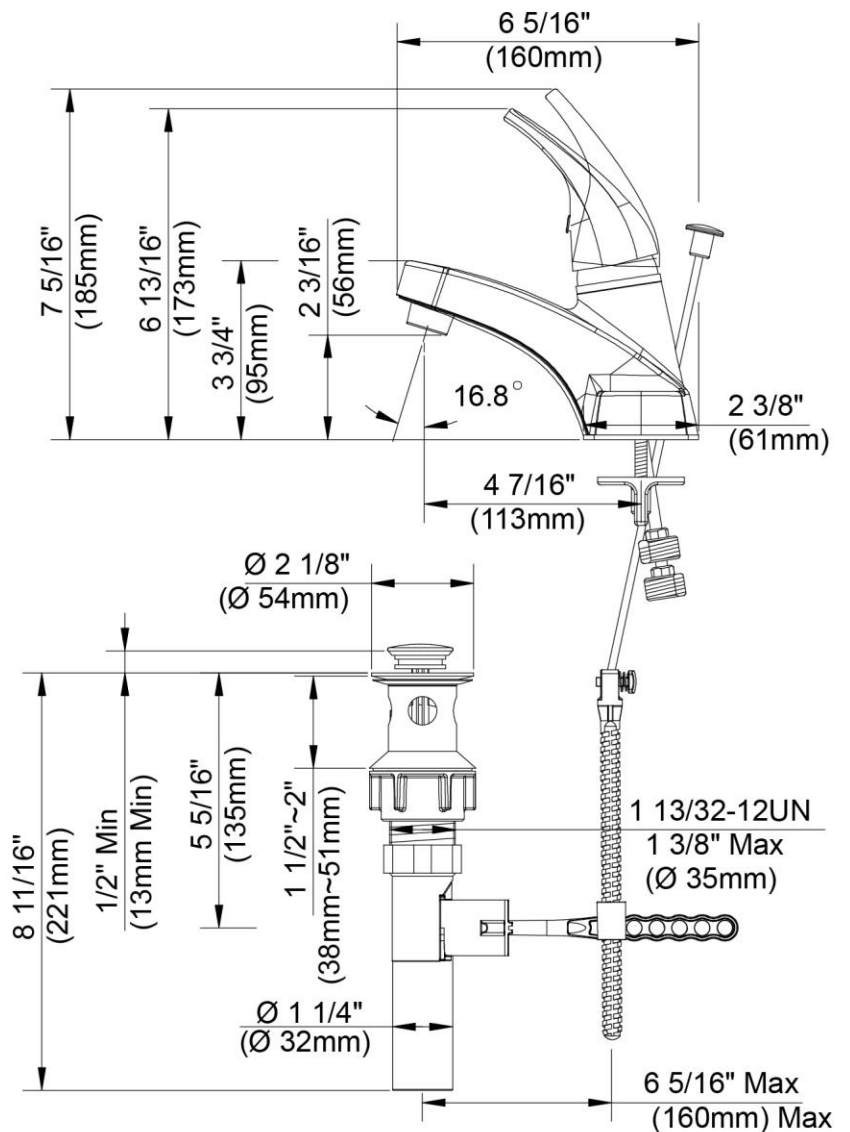

Contact your sales representative for more information or visit our website at mainlinecollection.com