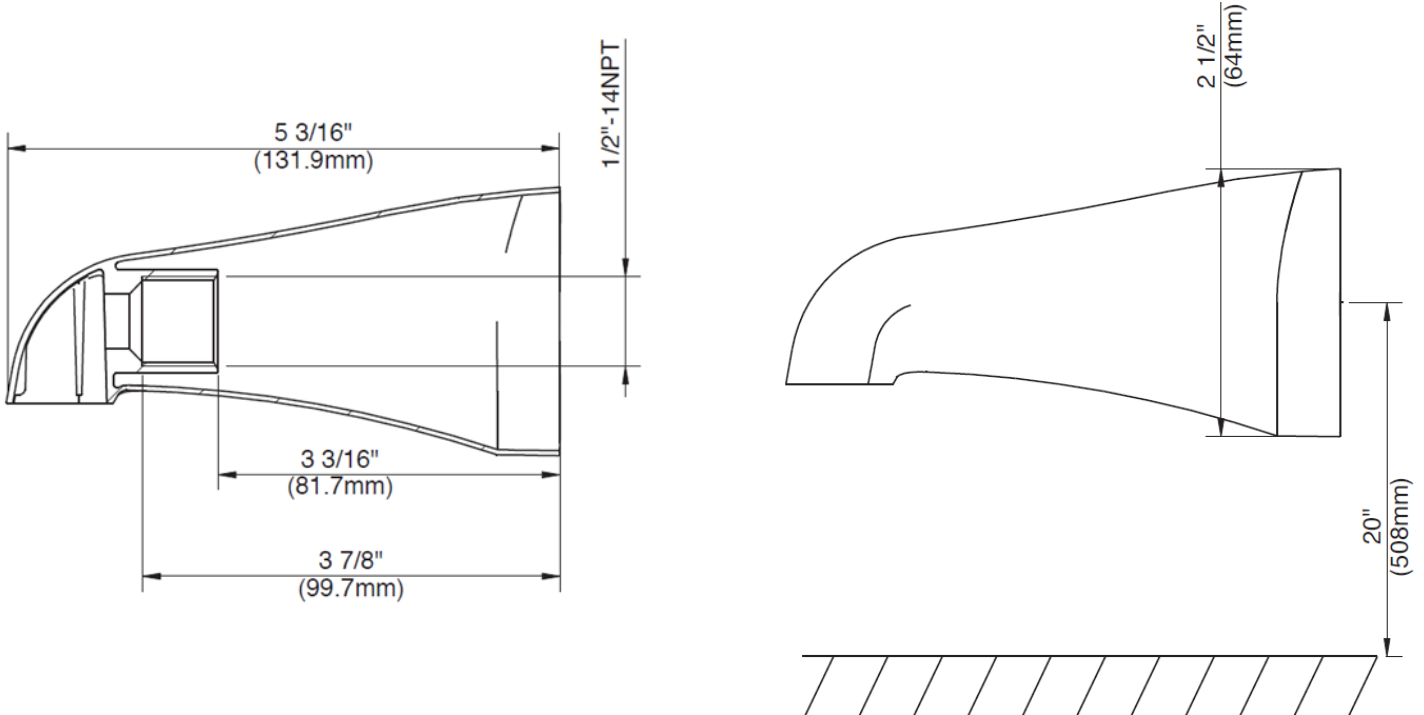

Non-Diverter Tub Spout

Bec pour baignoire sans dérivateur
Vertedor de bañera sin cambiador

Product Specifications

MAINLINE

**IPSPOUT-CP
IPSPOUT-BN
IPSPOUT-ORB**

Contact your sales representative for more information or visit our website at mainlinecollection.ca

Revised 9/2/2018