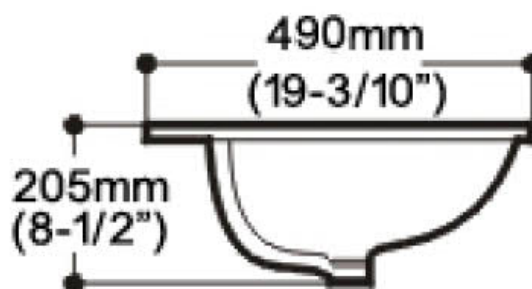

Oval Drop in Lavatory

Product Specifications

VITREOUS CHINA

MAINLINE

ML415W-1

FEATURES

- Width: 22-1/2" (570mm)
- Depth: 19-3/10" (490mm)
- Shipping Weight: 22.10 lbs (10.00kg)
- Available in White.
- Scrapes resistant
- One hole faucet type with over flow

IMPORTANT:

Dimension of fixtures are nominal and may vary within the range of tolerances established by ASME standards A112.19.2

IMPORTANT:

Toutes les dimensions d'accessoires sont nominales et peuvent varier selon les paramètres de tolérance établie par les standards ASME A112.19.2