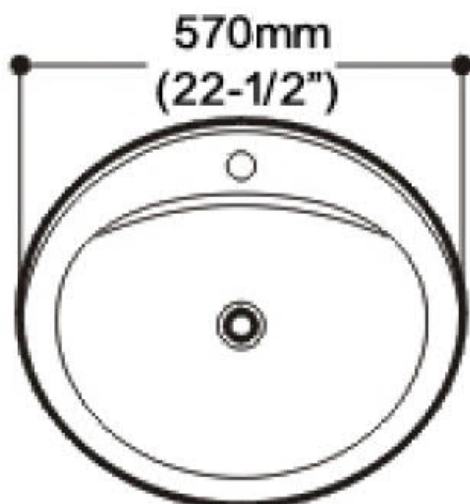

Oval Drop in Lavatory

Product Specifications

VITREOUS CHINA

MAINLINE

ML415W-1

FEATURES

- Width: 22-1/2" (570mm)
- Depth: 19-3/10" (490mm)
- Shipping Weight: 22.10 lbs (10.00kg)
- Available in White.
- Scrapes resistant
- One hole faucet type with over flow

IMPORTANT:

Dimension of fixtures are nominal and may vary within the range of tolerances established by ASME standards A112.19.2

IMPORTANT:

Toutes les dimensions d'accessoires sont nominales et peuvent varier selon les paramètres de tolérance établie par les standards ASME A112.19.2