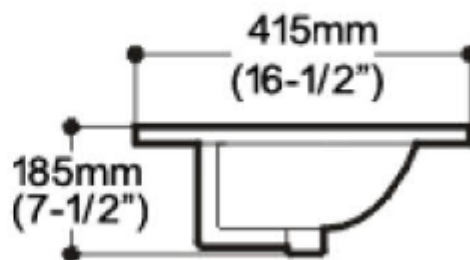

Square Drop in Lavatory

Product Specifications

VITREOUS CHINA

MAINLINE

ML422W-1

FEATURES

- Width: 16-1/2" (415mm)
- Depth: 16-1/2" (415mm)
- Shipping Weight: 22.10 lbs (10.00kg)
- Available in White.
- Scrapes resistant
- One hole faucet type with over flow

IMPORTANT:

Dimension of fixtures are nominal and may vary within the range of tolerances established by ASME standards A112.19.2

IMPORTANT:

Toutes les dimensions d'accessoires sont nominales et peuvent varier selon les paramètres de tolérance établie par les standards ASME A112.19.2