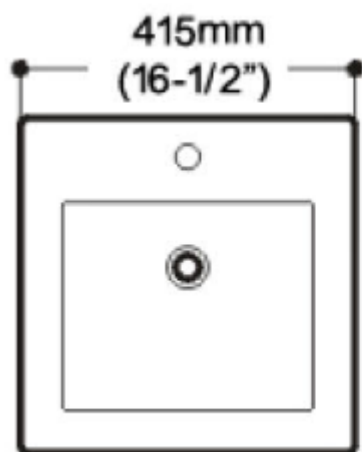

Square Drop in Lavatory

Product Specifications

VITREOUS CHINA

MAINLINE

ML422W-1

FEATURES

- Width: 16-1/2" (415mm)
- Depth: 16-1/2" (415mm)
- Shipping Weight: 22.10 lbs (10.00kg)
- Available in White.
- Scrapes resistant
- One hole faucet type with over flow

IMPORTANT:

Dimension of fixtures are nominal and may vary within the range of tolerances established by ASME standards A112.19.2

IMPORTANT:

Toutes les dimensions d'accessoires sont nominales et peuvent varier selon les paramètres de tolérance établie par les standards ASME A112.19.2