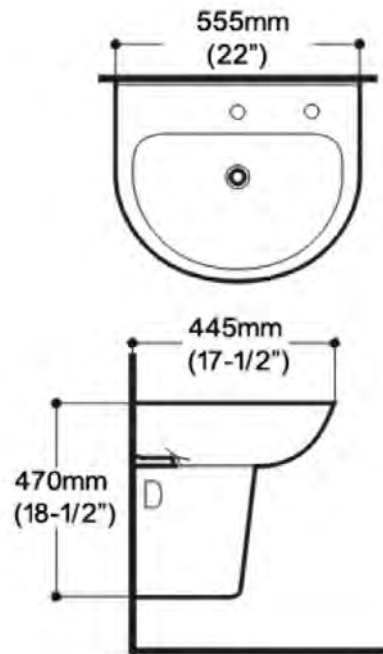

Semicircle Wall Hung Lavatory

Product Specifications

VITREOUS CHINA

MAINLINE

ML960W-1-S

FEATURES

- Width: 22" (555mm)
- Depth: 17-1/2" (445mm)
- Shipping Weight: 48.5 lbs (22.00kg)
- Available in White.
- Scrapes resistant
- One hole faucet type with over flow
- Soap Dispenser Hole

Shroud Pedestal - ML960W-PED Not Included

IMPORTANT:

Dimension of fixtures are nominal and may vary within the range of tolerances established by ASME standards A112.19.2

IMPORTANT:

Toutes les dimensions d'accessoires sont nominales et peuvent varier selon les paramètres de tolérance établie par les standards ASME A112.19.2