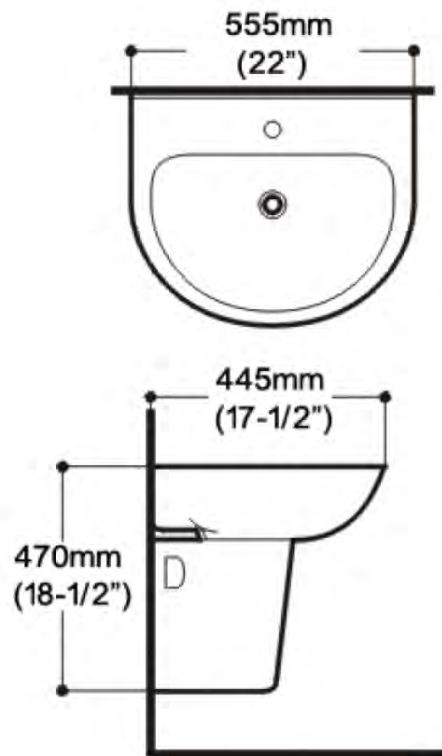

Semicircle Wall Hung Lavatory

Product Specifications

VITREOUS CHINA

MAINLINE

ML960W-1

FEATURES

- Width: 22" (555mm)
- Depth: 17-1/2" (445mm)
- Shipping Weight: 48.5 lbs (22.00kg)
- Available in White.
- Scrapes resistant
- One hole faucet type with over flow

Shroud Pedestal - ML960W-PED Not Included

IMPORTANT:

Dimension of fixtures are nominal and may vary within the range of tolerances established by ASME standards A112.19.2

IMPORTANT:

Toutes les dimensions d'accessoires sont nominales et peuvent varier selon les paramètres de tolérance établie par les standards ASME A112.19.2