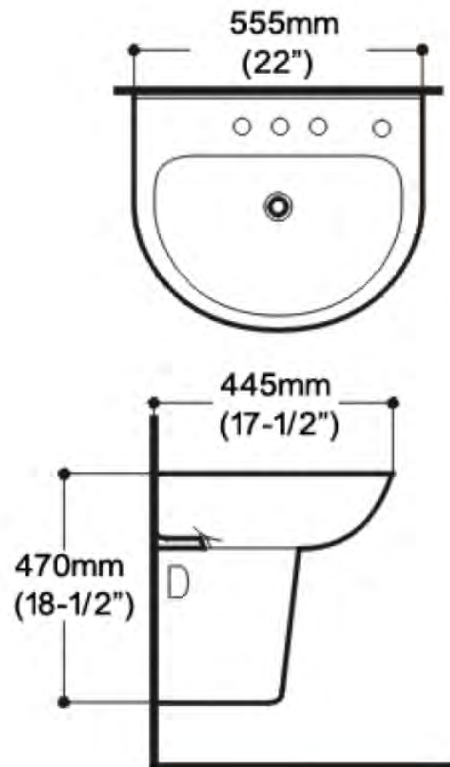

Semicircle Wall Hung Lavatory

Product Specifications

VITREOUS CHINA

MAINLINE

ML960W-4-S

FEATURES

- Width: 22" (555mm)
- Depth: 17-1/2" (445mm)
- Shipping Weight: 48.5 lbs (22.00kg)
- Available in White.
- Scrapes resistant
- 3 Hole, 4" Center-set faucet type with over flow
- Soap Dispenser Hole

Shroud Pedestal - ML960W-PED Not Included

IMPORTANT:

Dimension of fixtures are nominal and may vary within the range of tolerances established by ASME standards A112.19.2

IMPORTANT:

Toutes les dimensions d'accessoires sont nominales et peuvent varier selon les paramètres de tolérance établie par les standards ASME A112.19.2