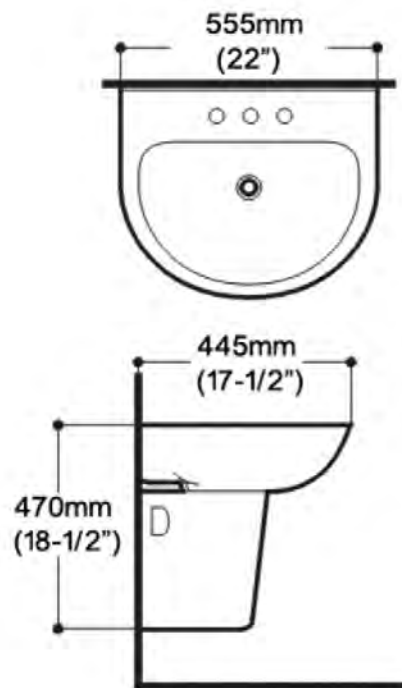

Semicircle Wall Hung Lavatory

Product Specifications

VITREOUS CHINA

MAINLINE

ML960W-4

FEATURES

- Width: 22" (555mm)
- Depth: 17-1/2" (445mm)
- Shipping Weight: 48.5 lbs (22.00kg)
- Available in White.
- Scrapes resistant
- 3 Hole, 4" Center-set faucet type with over flow

Shroud Pedestal - ML960W-PED Not Included

IMPORTANT:

Dimension of fixtures are nominal and may vary within the range of tolerances established by ASME standards A112.19.2

IMPORTANT:

Toutes les dimensions d'accessoires sont nominales et peuvent varier selon les paramètres de tolérance établie par les standards ASME A112.19.2