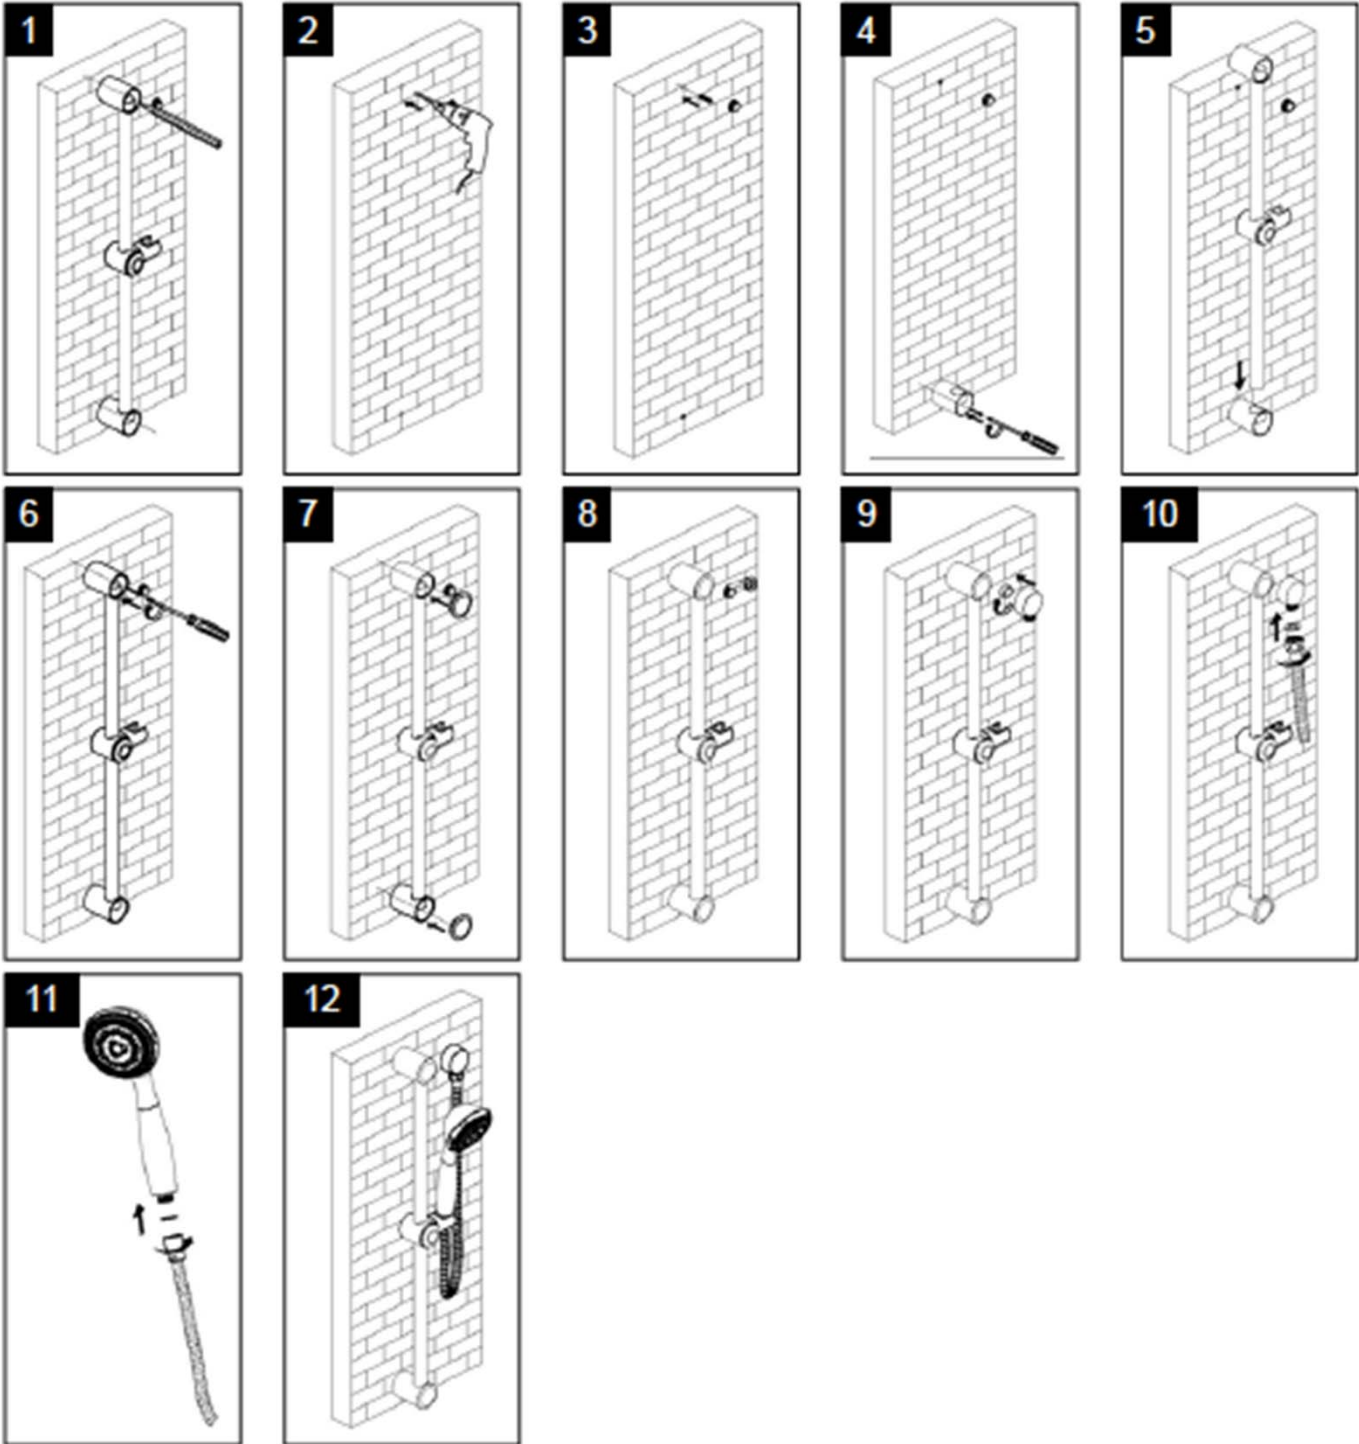

Pencil
Crayon
Lápiz

Drill
Perceuse
Taladro

Phillips Screwdriver
Tournevis Phillips
Destornillador cruciforme

Installation / Installation / Instalación

Need Help? Please call our customer service line at 1-450-621-5636 for additional assistance or service.