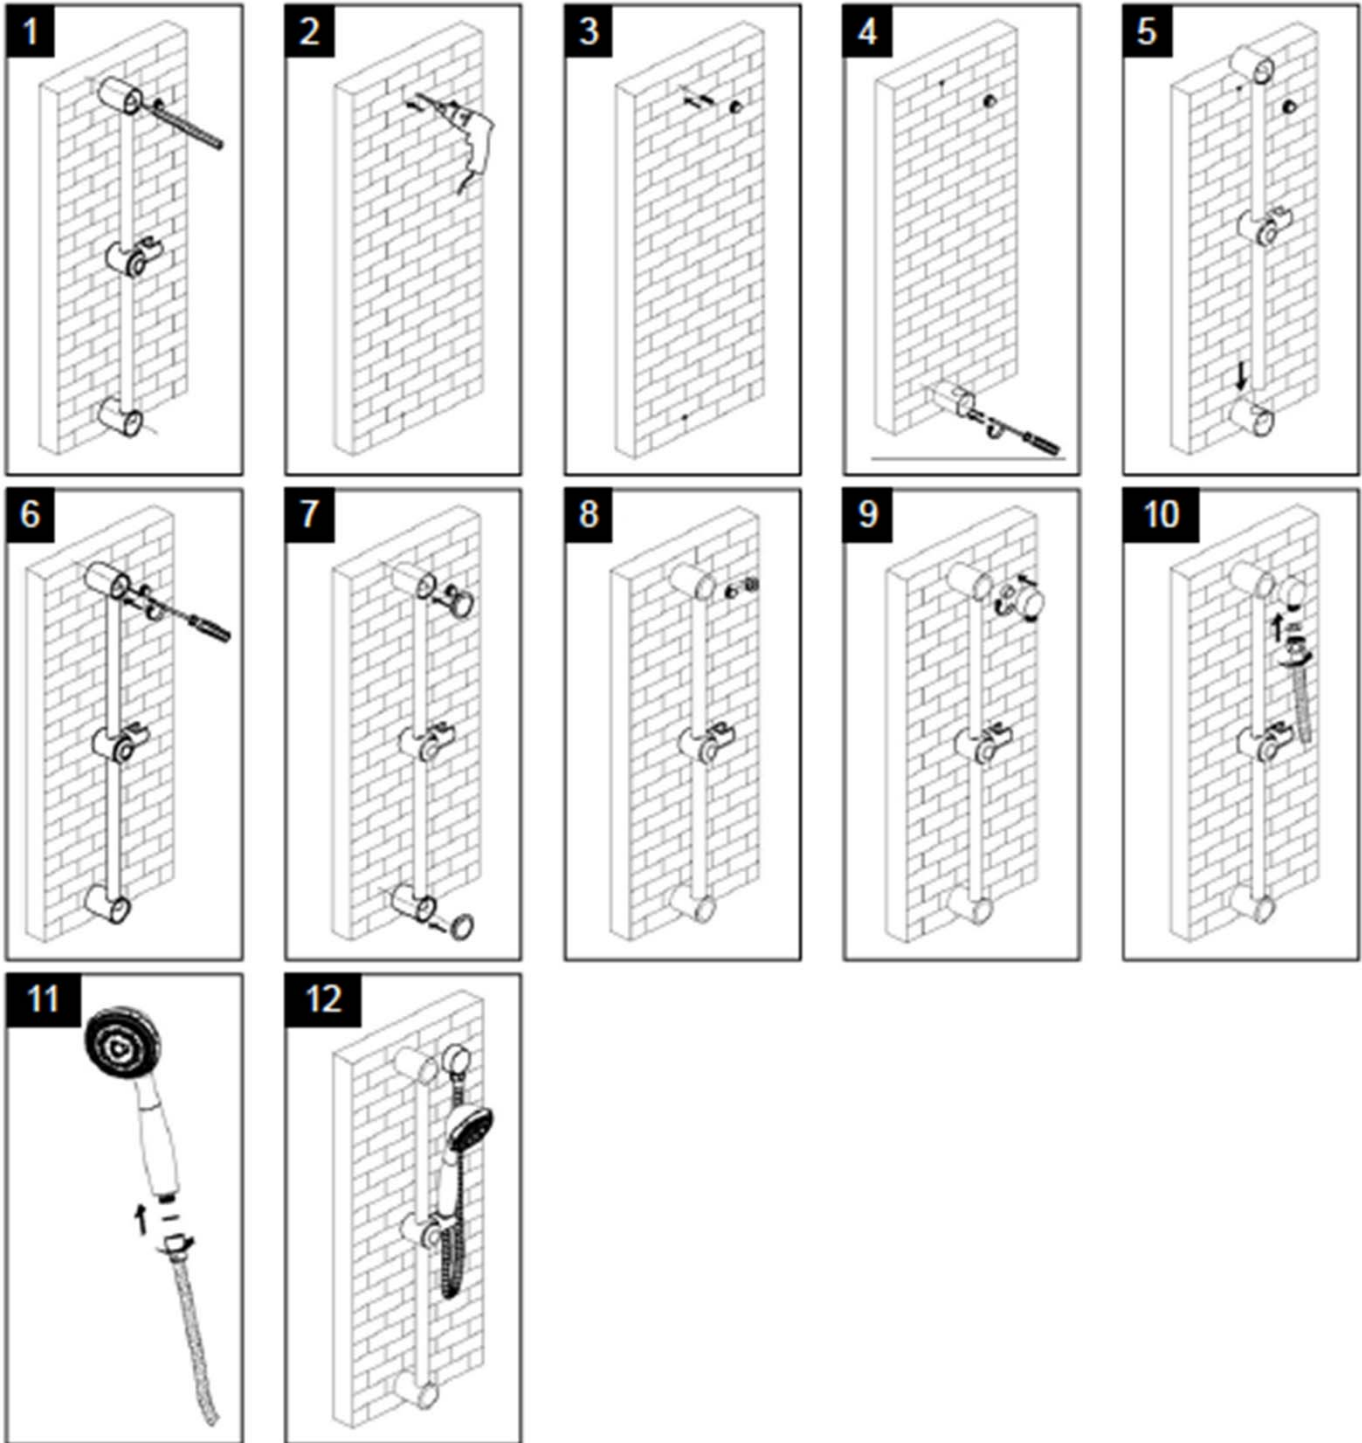

Pencil
Crayon
Lápiz

Drill
Perceuse
Taladro

Phillips Screwdriver
Tournevis Phillips
Destornillador cruciforme

Installation / Installation / Instalación

Need Help? Please call our customer service line at 1-450-621-5636 for additional assistance or service.