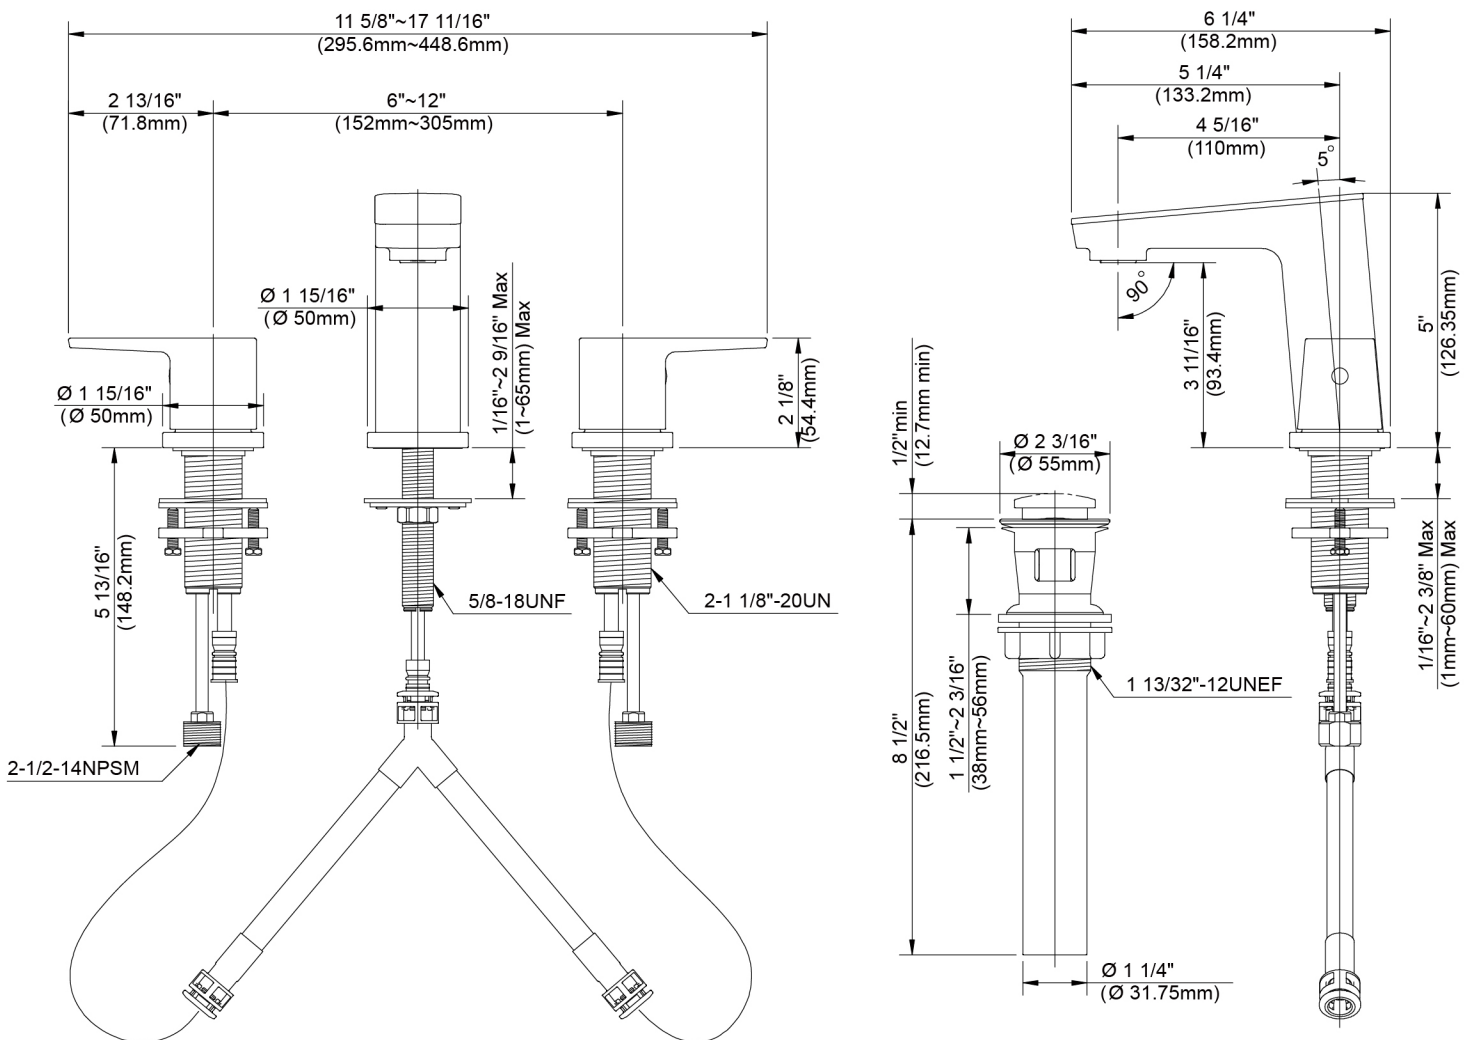

Contact your sales representative for more information or visit our website at mainlinecollection.com