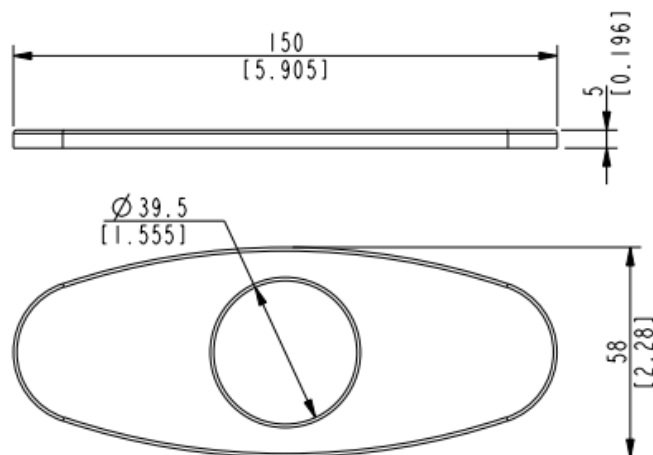

Drawings

SUBMITTAL INFORMATION

Name: _____ Contractor: _____

Location: _____ Contact #: _____

Notes: _____

Service & Parts

Please reach out to epleservice@emcoltd.com for support/ visit mainlinecollection.ca / CANADA +1 (450) 621 5636