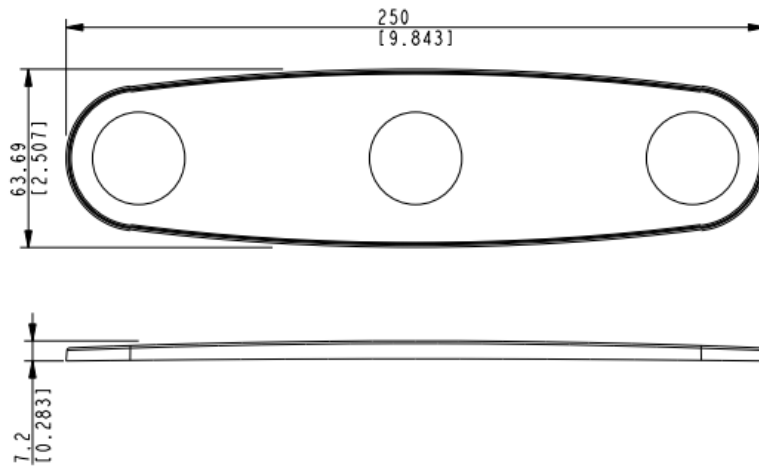

Drawings

SUBMITTAL INFORMATION

Name: _____ Contractor: _____

Location: _____ Contact #: _____

Notes: _____

Service & Parts

Please reach out to epleservice@emcoltd.com for support/ visit mainlinecollection.ca / CANADA +1 (450) 621 5636