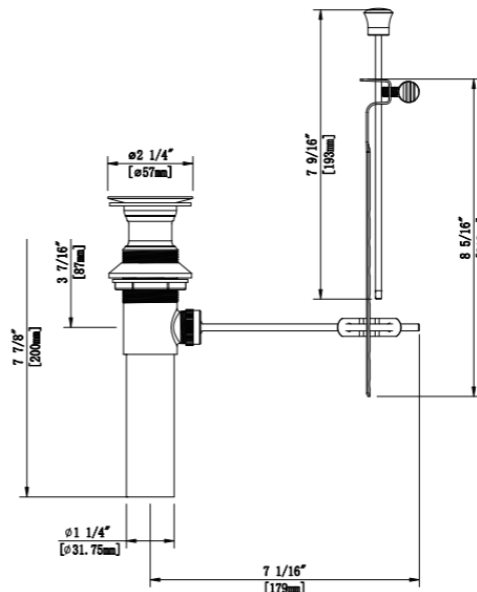

Drawings

SUBMITTAL INFORMATION

Name: _____ Contractor: _____

Location: _____ Contact #: _____

Notes: _____

Service & Parts

Please reach out to epleservice@emcoltd.com for support/ visit mainlinecollection.ca / CANADA +1 (450) 621 5636