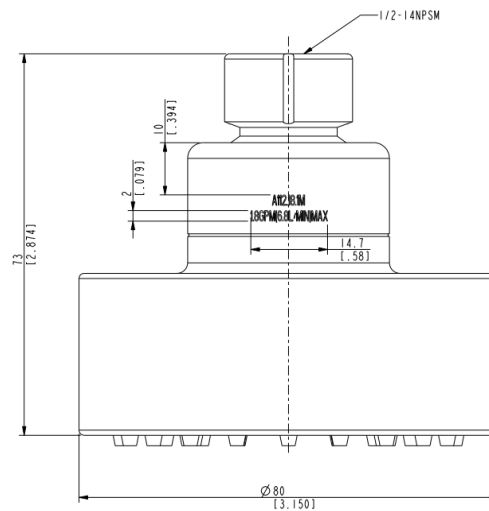

Drawings

SUBMITTAL INFORMATION

Name: _____ Contractor: _____
Location: _____ Contact #: _____
Notes: _____

Service & Parts

Please reach out to epleservice@emcoltd.com for support/ visit mainlinecollection.ca / CANADA +1 (450) 621 5636