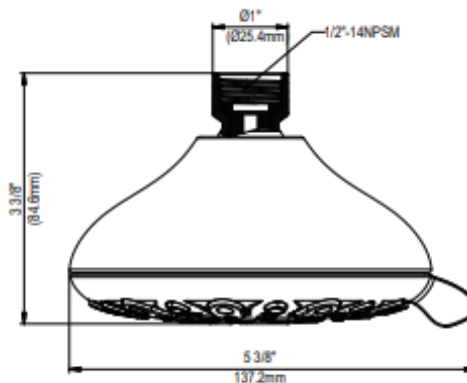

Drawings

SUBMITTAL INFORMATION

Name: _____ Contractor: _____

Location: _____ Contact #: _____

Notes: _____

Service & Parts

Please reach out to epleservice@emcoltd.com for support/ visit mainlinecollection.ca / CANADA +1 (450) 621 5636