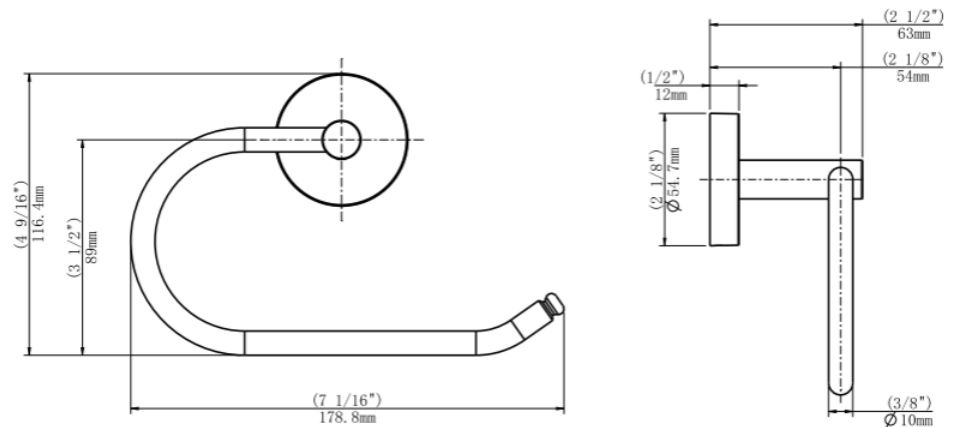

#### AVAILABLE MODELS

MLRRH – Rondo Robe Hook  
MLRTR – Rondo Towel Ring  
MLR24TB – Rondo 24" Towel Bar

Mainline products have been manufactured under the highest standards of quality and workmanship. That is why we offer "Limited Year" warranty on the function and finish of our faucets.

### Drawings