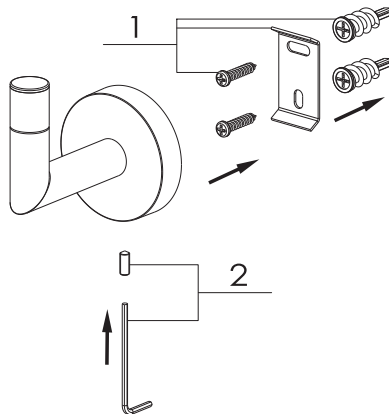

Installation / Installation

Bath Accessories

Accessoires de salle de bains

Tools You Will Need / Outils dont vous aurez besoin

Drill
Perceuse

Pencil
Crayon

Phillips Screwdriver
Tournevis cruciforme

Level
Niveau

Hex Wrench
Clé hexagonale

INSTALLATION TIPS

- The manufacturer suggests using a locally licensed plumber for installation.

CONSIGNES DE INSTALLATION

- Le fabricant suggère de confier l'installation à un plombier qualifié pour exercer dans cette région.

Installation / Installation

Installation / Installation

Replacement Parts / Pièces de rechange

No.	Description	Part No.
1	Plastic Anchors, Mounting bracket & Wood Screws / Chevilles de plastique, support de fixation & vis à bois	642014
2	Set Screw (8-32 UNC x 8.2mm L) & Hex Wrench / Vis à pression & Clé hexagonale	642050

* *please indicate finish for these parts*

Robe Hook / Crochet à peignoir

Need help? Please call our customer service line at +1(450) 621-5636 for additional assistance or service. See product label for more information to visit our website: mainlinecollection.ca