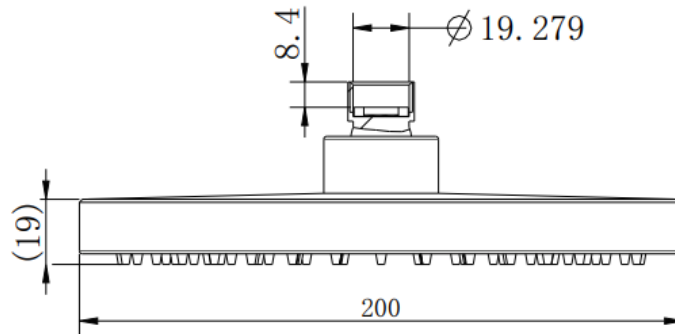

Drawings

SUBMITTAL INFORMATION

Name: _____ Contractor: _____

Location: _____ Contact #: _____

Notes: _____

Service & Parts

Please reach out to epleservice@emcoltd.com for support/ visit mainlinecollection.ca / CANADA +1 (450) 621 5636