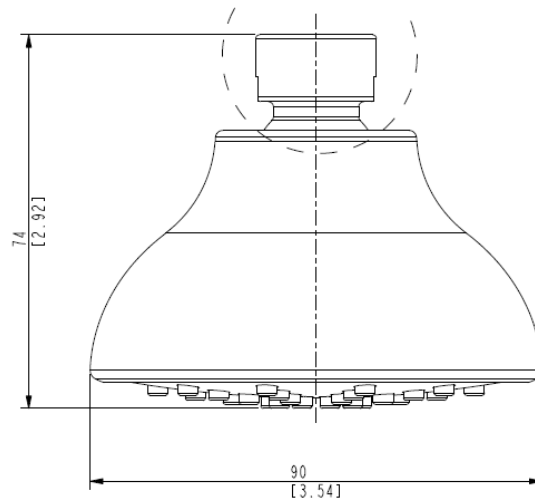

Drawings

SUBMITTAL INFORMATION

Name: _____ Contractor: _____

Location: _____ Contact #: _____

Notes: _____

Service & Parts

Please reach out to epleservice@emcoltd.com for support/ visit mainlinecollection.ca / CANADA +1 (450) 621 5636