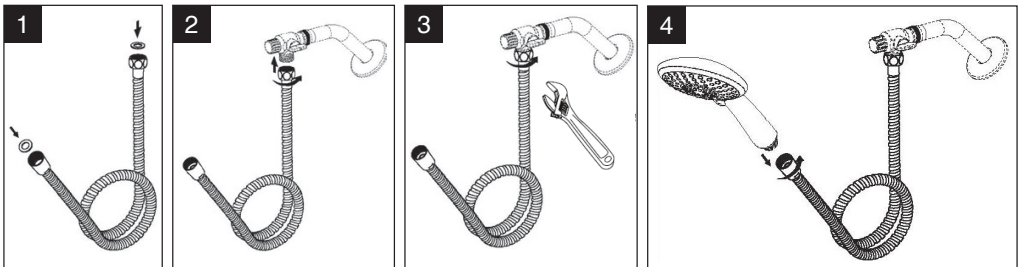

Model/Modèle
MLS60MH
MLS72MH

Installation / Installation

60" Handshower Hose

Tuyau de douche à main de 60 po

72" Handshower Hose

Tuyau de douche à main de 72 po

Tools You Will Need / Outils dont vous aurez besoin

Adjustable Wrench
Clé à molette

Need help? Please call our customer service line at +1(450) 621-5636 for additional assistance or service. See product label for more information to visit our website: mainlinecollection.ca