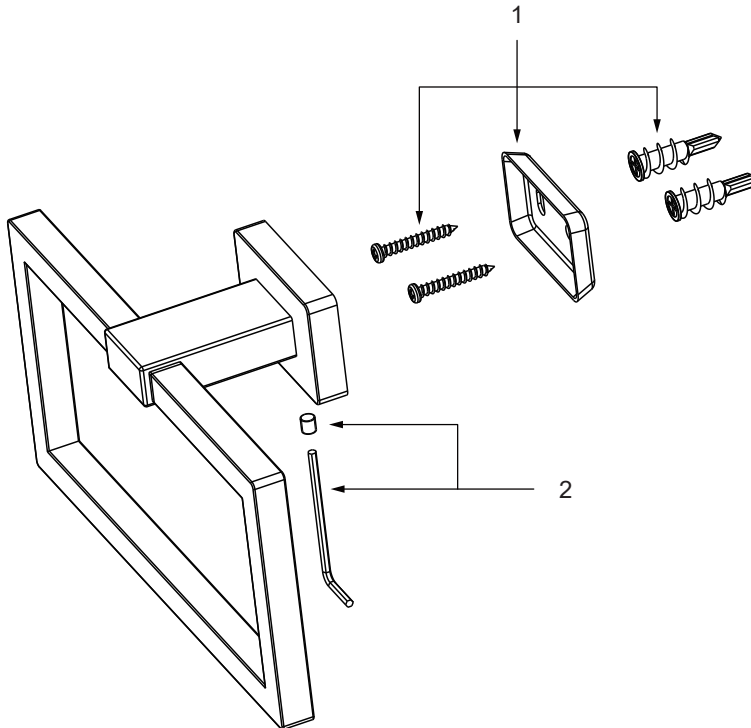

Installation / Installation

Replacement Parts / Pièces de rechange

No.	Description	Part No.
1	Plastic Anchors, Mounting bracket & Wood Screws / Chevilles de plastique, support de fixation & vis à bois	642014
2	Set Screw & Hex Wrench / Vis à pression & Clé hexagonale	642050

* please indicate finish for these parts

Need help? Please call our customer service line at +1(450) 621-5636 for additional assistance or service. See product label for more information to visit our website: mainlinecollection.ca

Besoin d'aide? Veuillez communiquer avec notre service à la clientèle au +1(450) 621-5636 pour tous renseignements ou services complémentaires. Voir l'étiquette du produit pour plus d'informations pour visiter notre site web: mainlinecollection.ca