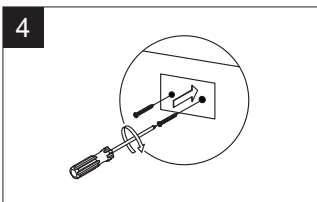

Installation / Installation

Towel Ring Anneau porte-serviette

Tools You Will Need / Outils dont vous aurez besoin

Drill
Perceuse

Pencil
Crayon

Phillips Screwdriver
Tournevis cruciforme

Hex Wrench
Clé hexagonale

Installation / Installation

Replacement Parts / Pièces de rechange

No.	Description	Part No.
1	Plastic Anchors, Mounting bracket & Wood Screws / Chevilles de plastique, support de fixation & vis à bois	642014
2	Set Screw & Hex Wrench / Vis à pression & Clé hexagonale	642050