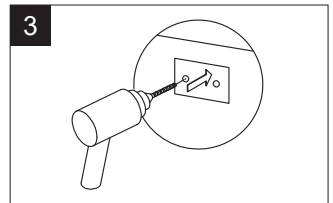

Installation / Installation

Towel Ring Anneau porte-serviette

Tools You Will Need / Outils dont vous aurez besoin

Drill
Perceuse

Pencil
Crayon

Phillips Screwdriver
Tournevis cruciforme

Hex Wrench
Clé hexagonale

Installation / Installation

Replacement Parts / Pièces de rechange

No.	Description	Part No.
1	Plastic Anchors, Mounting bracket & Wood Screws / Chevilles de plastique, support de fixation & vis à bois	642014
2	Set Screw & Hex Wrench / Vis à pression & Clé hexagonale	642050