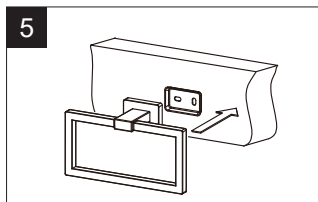

Installation / Installation

Towel Ring Anneau porte-serviette

Tools You Will Need / Outils dont vous aurez besoin

Drill
Perceuse

Pencil
Crayon

Phillips Screwdriver
Tournevis cruciforme

Hex Wrench
Clé hexagonale

Installation / Installation

Replacement Parts / Pièces de rechange

No.	Description	Part No.
1	Plastic Anchors, Mounting bracket & Wood Screws / Chevilles de plastique, support de fixation & vis à bois	642014
2	Set Screw & Hex Wrench / Vis à pression & Clé hexagonale	642050