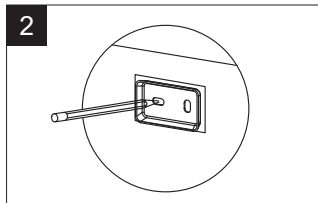

Installation / Installation

Towel Ring Anneau porte-serviette

Tools You Will Need / Outils dont vous aurez besoin

Drill
Perceuse

Pencil
Crayon

Phillips Screwdriver
Tournevis cruciforme

Hex Wrench
Clé hexagonale

Installation / Installation

Replacement Parts / Pièces de rechange

No.	Description	Part No.
1	Plastic Anchors, Mounting bracket & Wood Screws / Chevilles de plastique, support de fixation & vis à bois	642014
2	Set Screw & Hex Wrench / Vis à pression & Clé hexagonale	642050