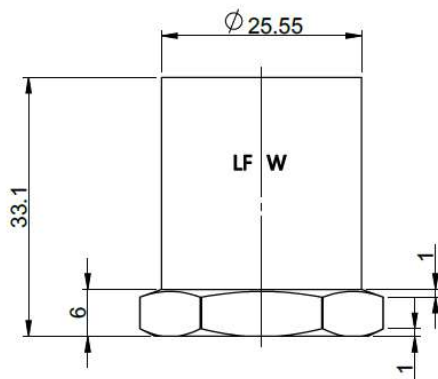

## Bar Stock Fittings

3/4" X 1/2" C-FIP BAR STOCK ADPT

### Features

- 3/4-inch Copper x 1/2" Female Bar Stock Adapter
- Brass Alloy
- Individually bagged with bar code label
- Meets NSF/ANSI 372 lead free standard

MODEL	PACK QTY	
	INNER PACK	MASTER BOX
MLBSF00010	25/PACK	250/BOX

### Drawings

A-A (1.5 : 1)