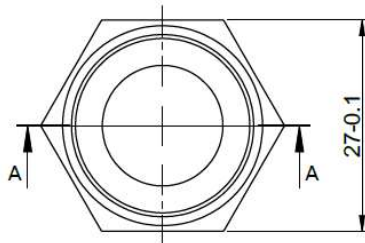

## Bar Stock Fittings

3/4" X 1/2" C-FIP BAR STOCK ADPT

### SPECIFICATIONS

MLBSF00010

### Features

- 3/4-inch Copper x 1/2" Female Bar Stock Adapter
- Brass Alloy
- Individually bagged with bar code label
- Meets NSF/ANSI 372 lead free standard

MODEL	PACK QTY	
	INNER PACK	MASTER BOX
MLBSF00010	25/PACK	250/BOX

### Drawings

A-A (1.5 : 1)