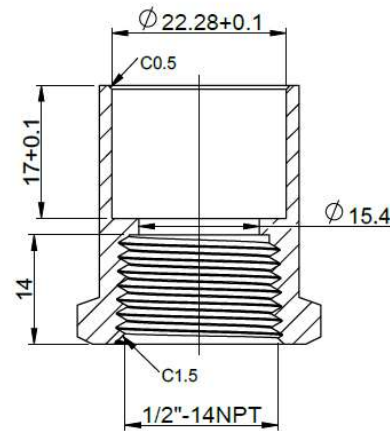

## Bar Stock Fittings

3/4" X 1/2" C-FIP BAR STOCK ADPT

### Features

- 3/4-inch Copper x 1/2" Female Bar Stock Adapter
- Brass Alloy
- Individually bagged with bar code label
- Meets NSF/ANSI 372 lead free standard

MODEL	PACK QTY	
	INNER PACK	MASTER BOX
MLBSF00010	25/PACK	250/BOX

### Drawings

A-A (1.5 : 1)