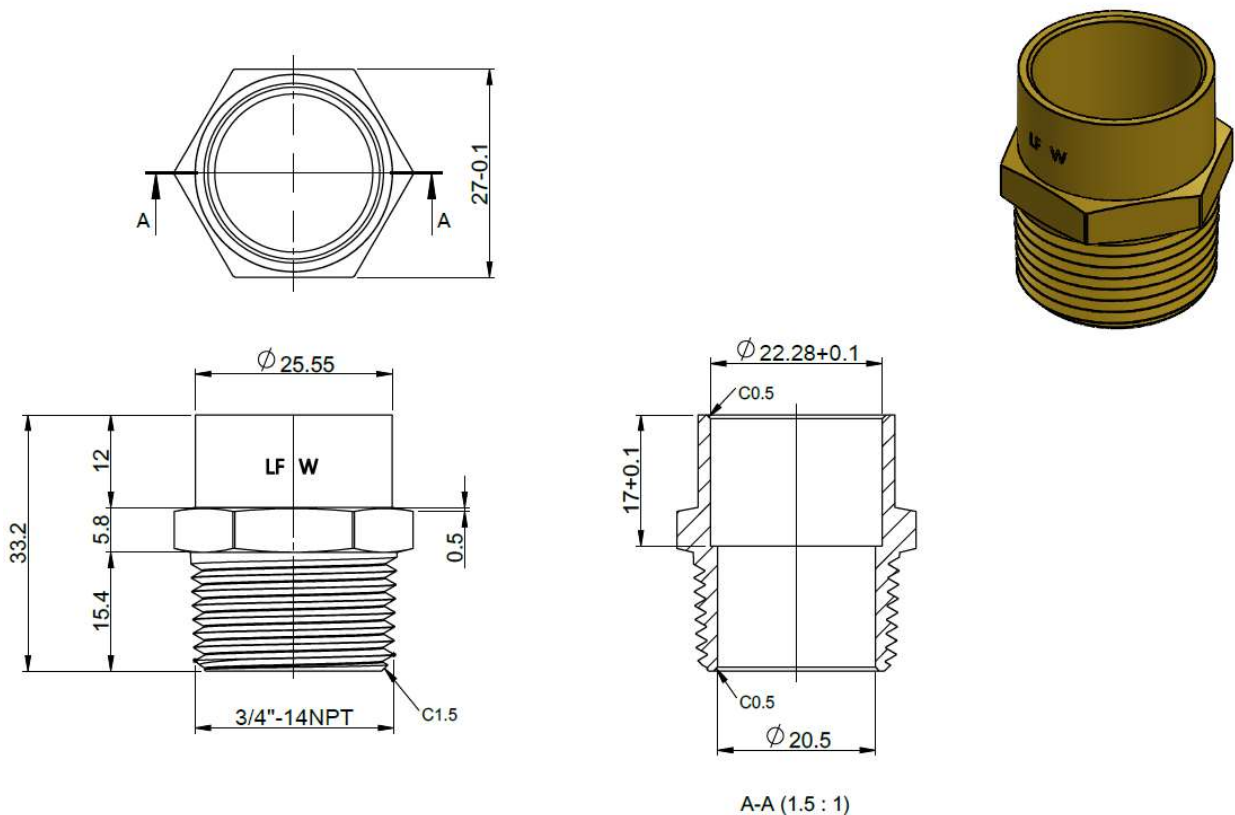

MAINLINE®

Preferred by the pros.™

Bar Stock Fittings

3/4" C-MIP BAR STOCK ADPT

SPECIFICATIONS

MLBSF0002

Features

- 3/4-inch Copper x Male Bar Stock Female Adapter
- Brass Alloy
- Individually bagged with bar code label
- Meets NSF/ANSI 372 lead free standard

MODEL	PACK QTY	
	INNER PACK	MASTER BOX
MLBSF0002	25/PACK	250/BOX

Drawings

Service & Parts

Please reach out to epleservice@emcoltd.com for support/ visit mainlinecollection.ca / CANADA +1 (450) 621 5636