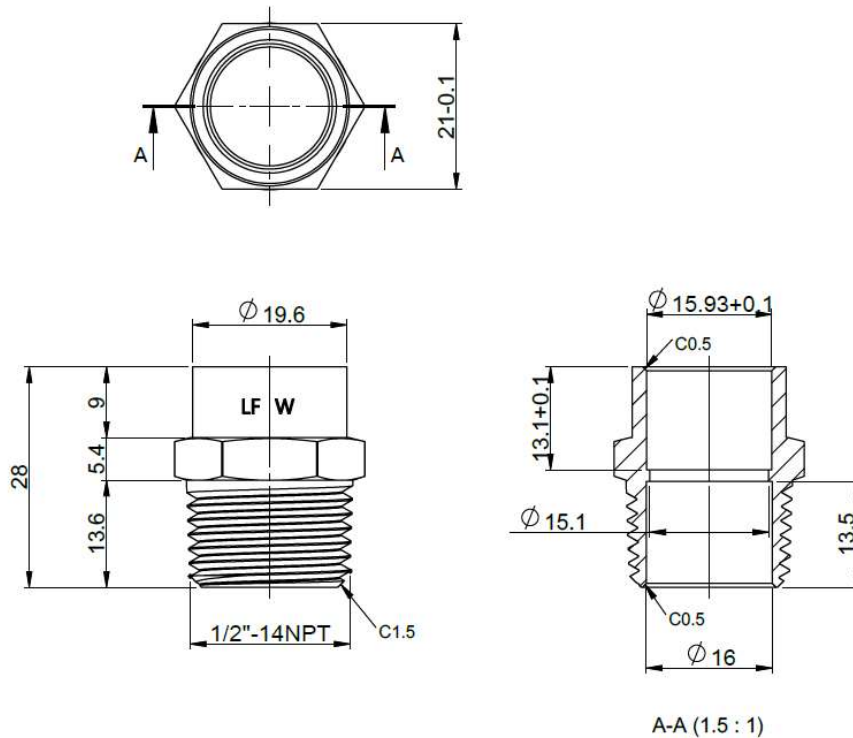

Drawings

Service & Parts

Please reach out to epleservice@emcoltd.com for support/ visit mainlinecollection.ca / CANADA +1 (450) 621 5636