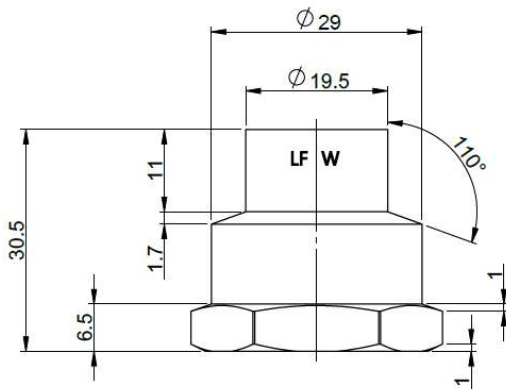

Drawings

Service & Parts

Please reach out to epleservice@emcoltd.com for support/ visit mainlinecollection.ca / CANADA +1 (450) 621 5636