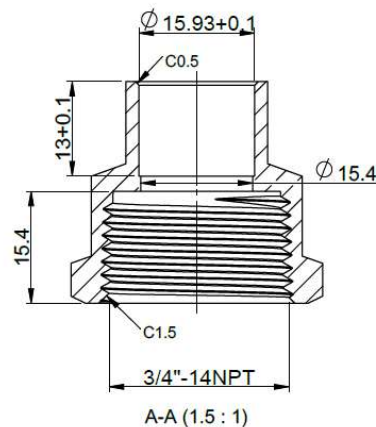

Drawings

Service & Parts

Please reach out to epleservice@emcoltd.com for support/ visit mainlinecollection.ca / CANADA +1 (450) 621 5636