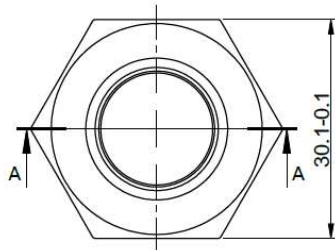

Drawings

Service & Parts

Please reach out to epleservice@emcoltd.com for support/ visit mainlinecollection.ca / CANADA +1 (450) 621 5636