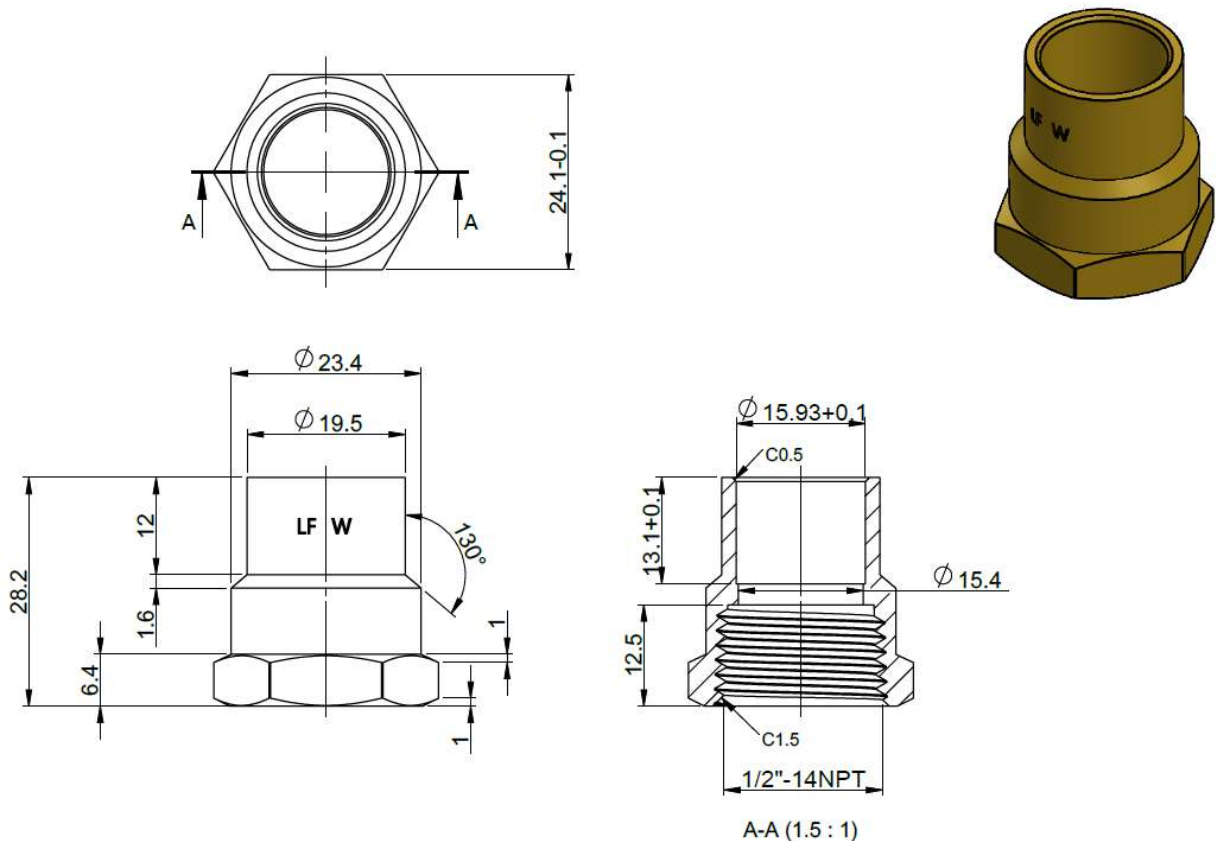

MAINLINE®

Preferred by the pros.™

Bar Stock Fittings

1/2" C-FIP BAR STOCK ADPT

SPECIFICATIONS

MLBSF0005

Features

- 1/2-inch Copper x Female Bar Stock Female Adapter
- Brass Alloy
- Individually bagged with bar code label
- Meets NSF/ANSI 372 lead free standard

MODEL	PACK QTY	
	INNER PACK	MASTER BOX
MLBSF0005	25/PACK	250/BOX

Drawings

Service & Parts

Please reach out to epleservice@emcoltd.com for support/ visit mainlinecollection.ca / CANADA +1 (450) 621 5636