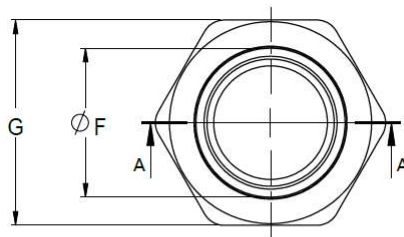

MAINLINE®

Preferred by the pros.™

Bar Stock Fittings

3/4" C-C BAR STOCK UNION

SPECIFICATIONS

Features

- 3/4" Copper to Copper Bar Stock Union
- Brass Alloy
- Individually bagged with bar code label
- Meets NSF/ANSI 372 lead free standard

MLBSF0006

MODEL	PACK QTY	
	INNER PACK	MASTER BOX
MLBSF0006	25/PACK	250/BOX

Drawings

A-A (1.25 : 1)

A(mm)	B	C	D	E	F	G
15.93	12.7	15.93	12.7	32.8	18.6	25.2

Service & Parts

Please reach out to epleservice@emcoltd.com for support/ visit mainlinecollection.ca / CANADA +1 (450) 621 5636