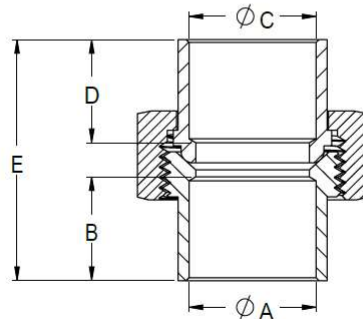

MAINLINE®

Preferred by the pros.™

Bar Stock Fittings

3/4" C-C BAR STOCK UNION

SPECIFICATIONS

Features

- 3/4" Copper to Copper Bar Stock Union
- Brass Alloy
- Individually bagged with bar code label
- Meets NSF/ANSI 372 lead free standard

MLBSF0006

MODEL	PACK QTY	
	INNER PACK	MASTER BOX
MLBSF0006	25/PACK	250/BOX

Drawings

A-A (1.25 : 1)

A(mm)	B	C	D	E	F	G
15.93	12.7	15.93	12.7	32.8	18.6	25.2

Service & Parts

Please reach out to epleservice@emcoltd.com for support/ visit mainlinecollection.ca / CANADA +1 (450) 621 5636