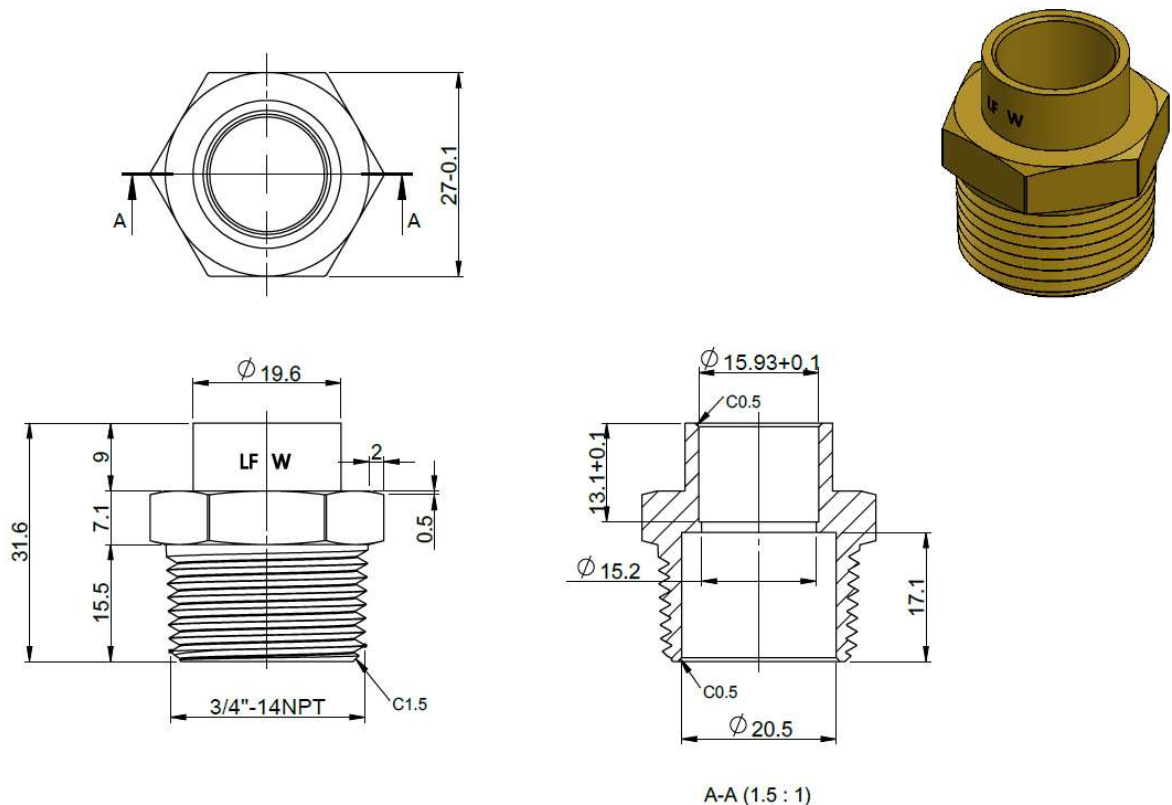

Drawings

Service & Parts

Please reach out to epleservice@emcoltd.com for support/ visit mainlinecollection.ca / CANADA +1 (450) 621 5636