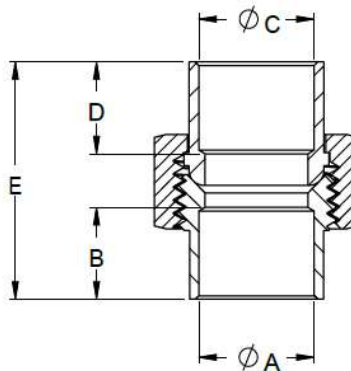

#### Features

- 1/2" Copper to Copper Bar Stock Union
- Brass Alloy
- Individually bagged with bar code label
- Meets NSF/ANSI 372 lead free standard

MODEL	PACK QTY	
	INNER PACK	MASTER BOX
MLBSF0008	25/PACK	250/BOX

#### Drawings

A-A (1.25 : 1)

A(mm)	B	C	D	E	F	G
22.28	18.2	22.28	18.2	42.3	26.1	36