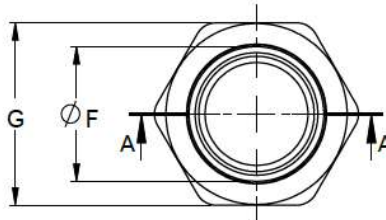

A-A (1.25 : 1)

A(mm)	B	C	D	E	F	G
22.28	18.2	22.28	18.2	42.3	26.1	36

Service & Parts

Please reach out to epleservice@emcoltd.com for support/ visit mainlinecollection.ca / CANADA +1 (450) 621 5636