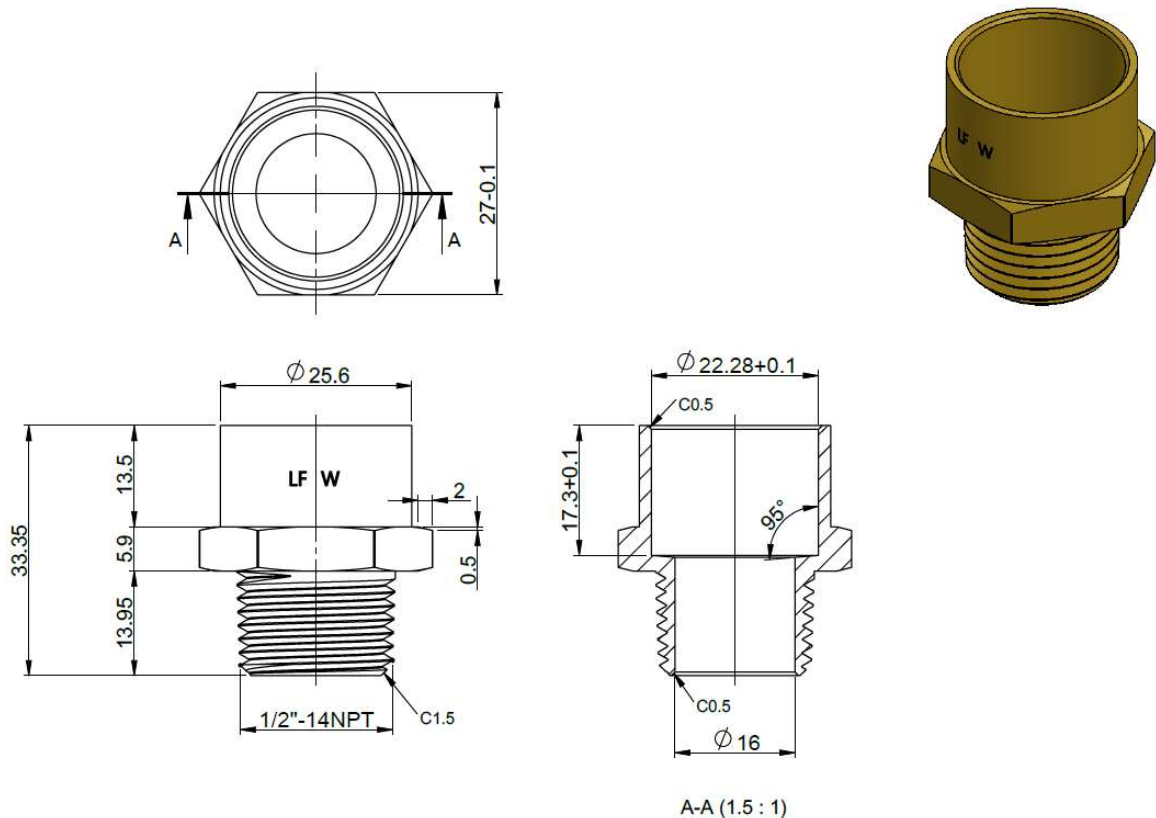

MAINLINE®

Preferred by the pros.™

Bar Stock Fittings

3/4" X 1/2" C-MIP BAR STOCK ADPT

SPECIFICATIONS

MLBSF0009

Features

- 3/4-inch Copper x 1/2" Male Bar Stock Adapter
- Brass Alloy
- Individually bagged with bar code label
- Meets NSF/ANSI 372 lead free standard

MODEL	PACK QTY	
	INNER PACK	MASTER BOX
MLBSF0009	25/PACK	250/BOX

Drawings

Service & Parts

Please reach out to epleservice@emcoltd.com for support/ visit mainlinecollection.ca / CANADA +1 (450) 621 5636